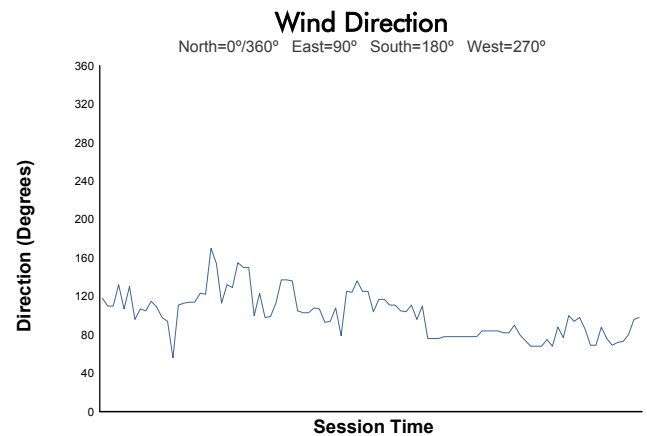

Motul 100% Synthetic Grand Prix

Charlotte Motor Speedway / 2.32 miles
October 9 - 10, 2020 / Concord, North Carolina

IMSA WeatherTech SportsCar Championship

Race Weather Report

Track Status: **WET**