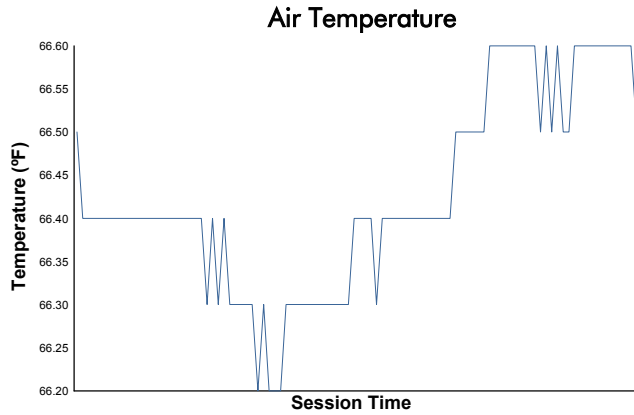

Motul 100% Synthetic Grand Prix

Charlotte Motor Speedway / 2.32 miles
October 9 - 10, 2020 / Concord, North Carolina

IMSA WeatherTech SportsCar Championship

Race Weather Report

Track Status: **WET**