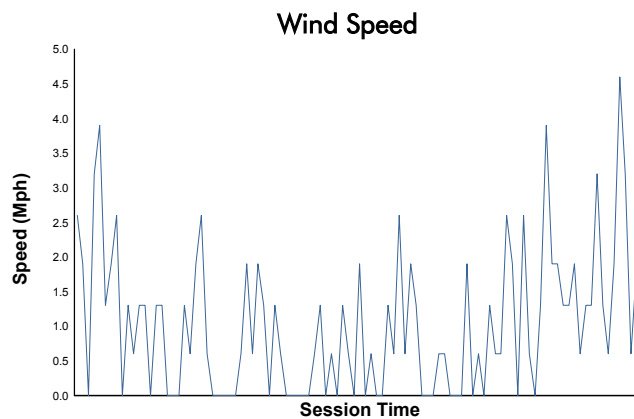

Motul 100% Synthetic Grand Prix

Charlotte Motor Speedway / 2.32 miles
October 9 - 10, 2020 / Concord, North Carolina

IMSA WeatherTech SportsCar Championship

Race Weather Report

Track Status: **WET**