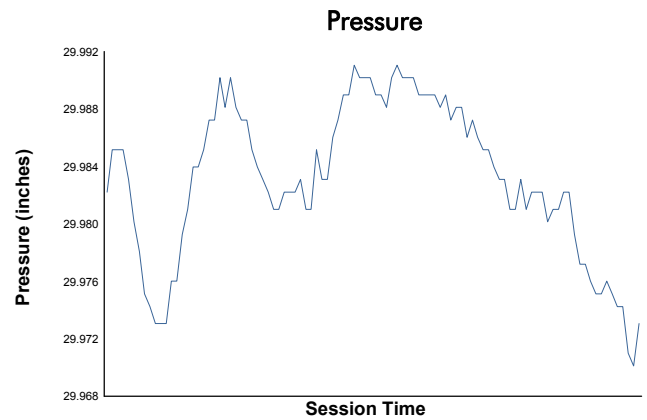

Motul 100% Synthetic Grand Prix

Charlotte Motor Speedway / 2.32 miles
October 9 - 10, 2020 / Concord, North Carolina

IMSA WeatherTech SportsCar Championship

Race Weather Report

Track Status: **WET**