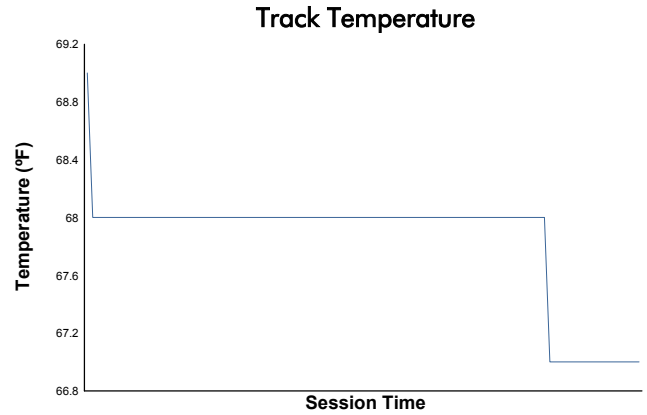

Motul 100% Synthetic Grand Prix

Charlotte Motor Speedway / 2.32 miles
October 9 - 10, 2020 / Concord, North Carolina

IMSA WeatherTech SportsCar Championship

Race Weather Report

Track Status: **WET**