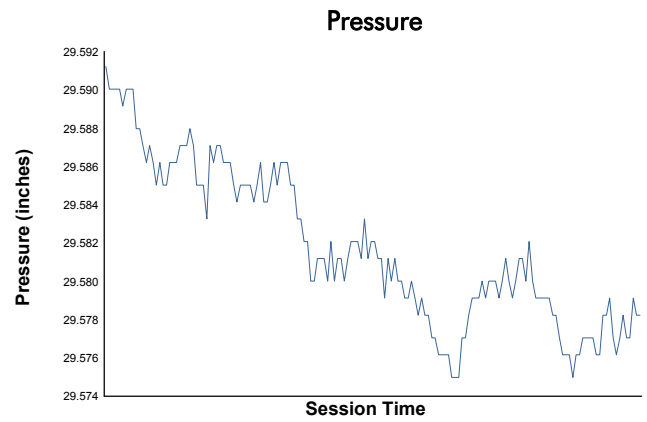

Michelin GT Challenge at VIR

VIrginia International Raceway / 3.27 miles
August 21 - 23, 2020 / Alton, Virginia

IMSA WeatherTech SportsCar Championship

Race Weather Report

Track Status: **DRY**