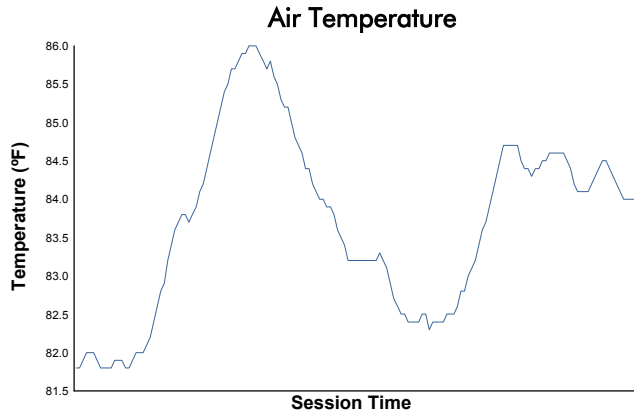

Michelin GT Challenge at VIR

VIrginia International Raceway / 3.27 miles
August 21 - 23, 2020 / Alton, Virginia

IMSA WeatherTech SportsCar Championship

Race Weather Report

Track Status: **DRY**