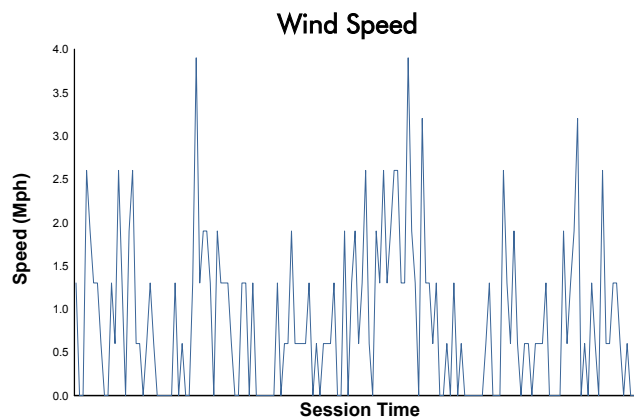

Michelin GT Challenge at VIR

VIrginia International Raceway / 3.27 miles
August 21 - 23, 2020 / Alton, Virginia

IMSA WeatherTech SportsCar Championship

Race Weather Report

Track Status: **DRY**