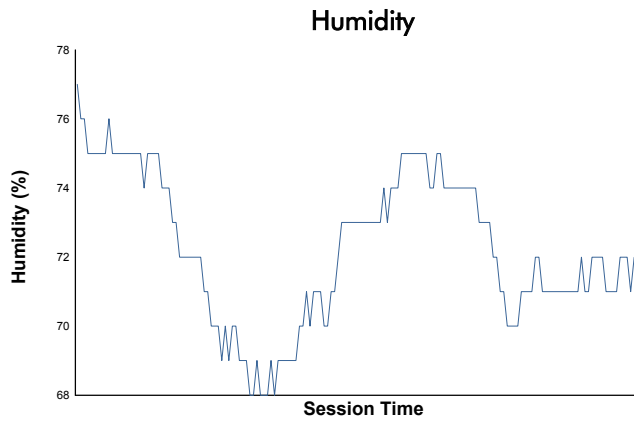

Michelin GT Challenge at VIR

VIrginia International Raceway / 3.27 miles
August 21 - 23, 2020 / Alton, Virginia

IMSA WeatherTech SportsCar Championship

Race Weather Report

Track Status: **DRY**