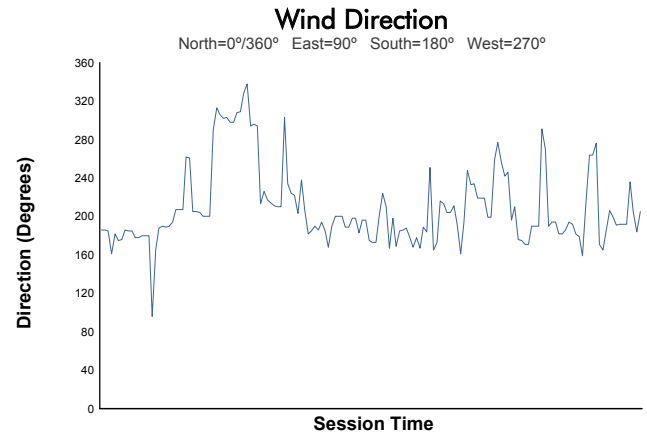

Michelin GT Challenge at VIR

VIrginia International Raceway / 3.27 miles
August 21 - 23, 2020 / Alton, Virginia

IMSA WeatherTech SportsCar Championship

Race Weather Report

Track Status: **DRY**